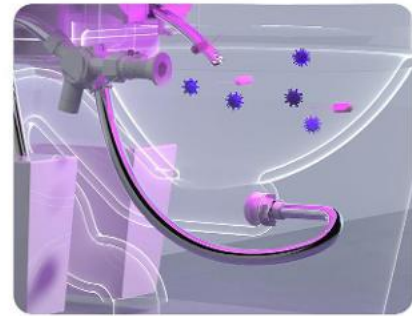

# Small Size Intelligent Toilet

52CM

Colors decorated light

Built-in aromatherapy deodorization

Spray rod efficient sterilization

Warm Air Drying

Foam shield

**S152/S152W** (Inbuilt Tank)