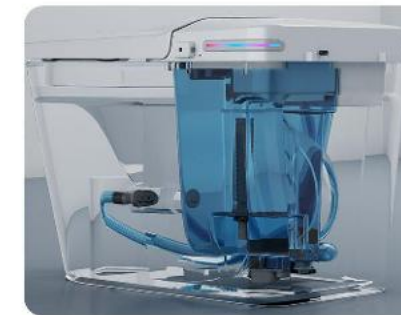

Inbuilt tank