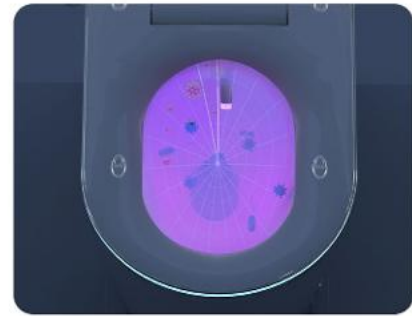

Built-in aromatherapy deodorization

Colors decorated light

Spray rod efficient sterilization

Foam shield

Voice control

**S151/S151W** (Inbuilt Tank)

Name : Smart Toilet    Size : 700x390x460 mm  
Rough in : S trap 300/400 mm