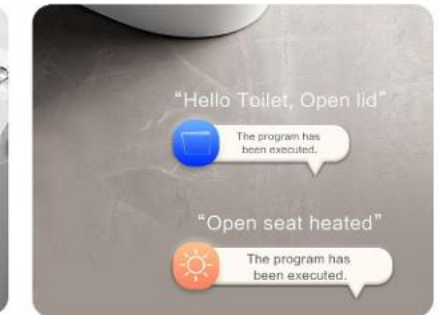

Spray rod efficient sterilization

Foam shield

Intelligent cleaning

Inbuilt tank

Seat heating

Voice control

Simple S137/S137W	Foot Sensor Flushing Seat Heating IPX4 Waterproof	One Key Knob Mute Slow Down No LED Screen	Leakage Protection Night Light No Colors Decorated Light	Smart Cleaning Glaze Auto Flushing When Lense Seat
----------------------	---	---	--	---

Model	In-built aromatherapy	Foot sensor flushing	Auto open cover	Foot sensor open cover/flip	UV sterilization	Foam shield	Voice control
S137A/S137WA Basic	✓	✓	✓	✓			
S137B/S137WB High	✓	✓	✓	✓	✓		
S137C/S137WC Top	✓	✓			✓	✓	✓