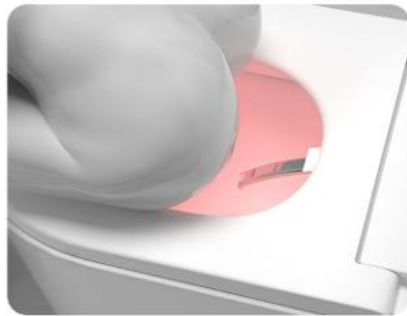

Same function	Female Washing Seat Induction Heated Water Instantly Self-cleaning Nozzle Flush During Power Failure Auto Flushing When lense Seat	Warm Air Drying One Key Knob Mobile Washing Leakage Protection Smart Cleaning Glaze	LED Screen Energy Saving Night Light Seat Heating Wind Temperature Adjust Colors Decorated Light	Hip Cleaning Mute Slow Down Smart Remote Seat Temperature Adjust Water Temperature Adjust
---------------	---	---	---	---

Multiple user usage records

Built-in aromatherapy deodorization

Spray rod efficient sterilization

Infrared therapy

Foam shield

**S138/S138W** (Inbuilt Tank)

Name : Smart Toilet Size : 700x390x440 mm  
Rough in : S trap 300/400 mm