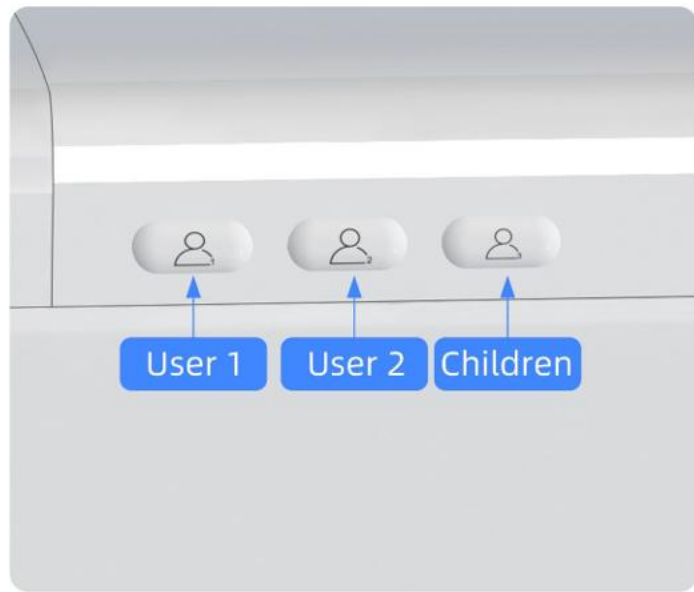

Multiple user usage records