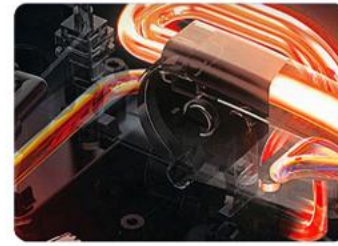

Heated Water Instantly

Simple S160/S160W	Auto Flushing Smart Cleaning Glaze Mute Slow Down	One Key Knob Seat Heating Night Light	Leakage Protection Foot sensor flushing	IPX4 Waterproof Flame Retardant Seat

Model	In-built aromatherapy	Foot sensor flushing	Auto flushing	Auto open cover	Foot sensor open flip	Foam shield	Voice control
S160A/S160WA Basic	✓	✓	✓				
S160B/S160WB High	✓		✓	✓	✓		
S160C/S160WC Top	✓		✓	✓	✓	✓	✓

Same function	Heated Water Instantly Seat Induction Nozzle Adjust Self-cleaning Nozzle IPX4 Waterproof Massage Washing	Warm Air Drying One Key Knob Mobile Washing Leakage Protection Smart Cleaning Glaze Energy Saving	LED Screen Female Washing Night Light Seat Heating Wind Temperature Adjust	Hip Cleaning Mute Slow Down Smart Remote Seat Temperature Adjust Water Temperature Adjust