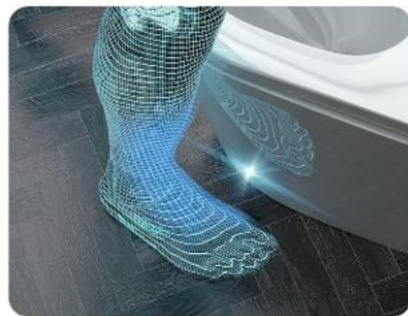

Double hole flushing

Foam shield

In-built aromatherapy

Foot sensor open flip

Seat heating

**S109/S109W** (Inbuilt Tank)

Name : Smart Toilet Size : 700x410x440 mm

Rough in : S trap 300/400 mm