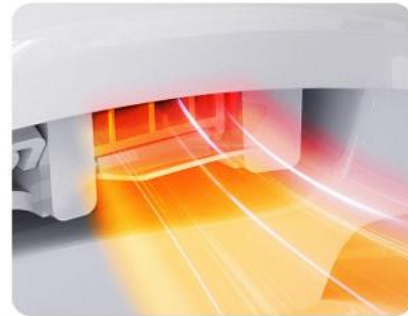

Spray rod efficient sterilization

Foam shield

Auto open cover

Intelligent cleaning

Warm air drying

**S132/S132W** (Inbuilt Tank)

Name : Smart Toilet    Size : 680x470x530 mm  
 Rough in : S trap 300/350/400 mm