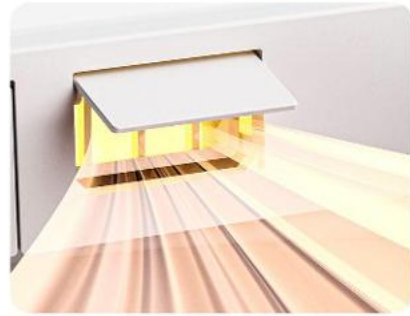

# Small Size Intelligent Toilet

52CM

Colors decorated light

Built-in aromatherapy deodorization

Spray rod efficient sterilization

Warm Air Drying

Foam shield

**S152/S152W** (Inbuilt Tank)