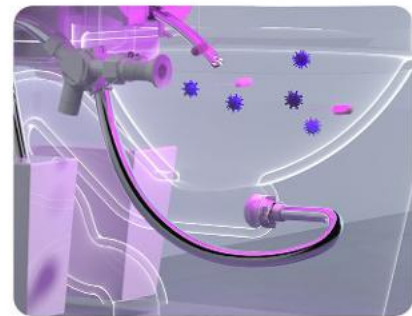

Spray rod efficient sterilization