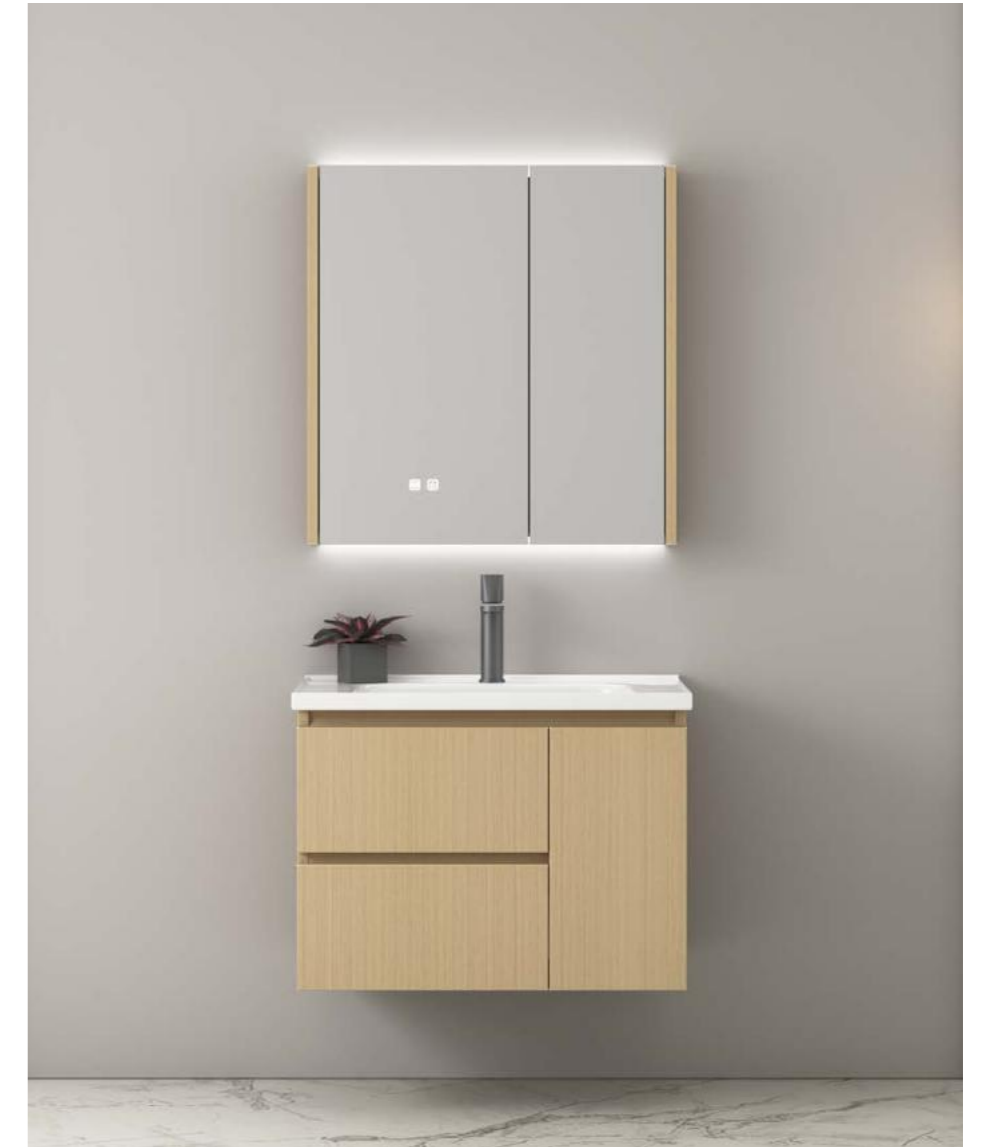

A15-70

主柜:710*500*540mm
镜柜:680*130*700mm
镜柜功能:智能触摸灯+除雾功能+美妆收纳
柜体材质:不锈钢+抽屉
台面:陶瓷盆
颜色:多洛米杉木
RMB¥:3300