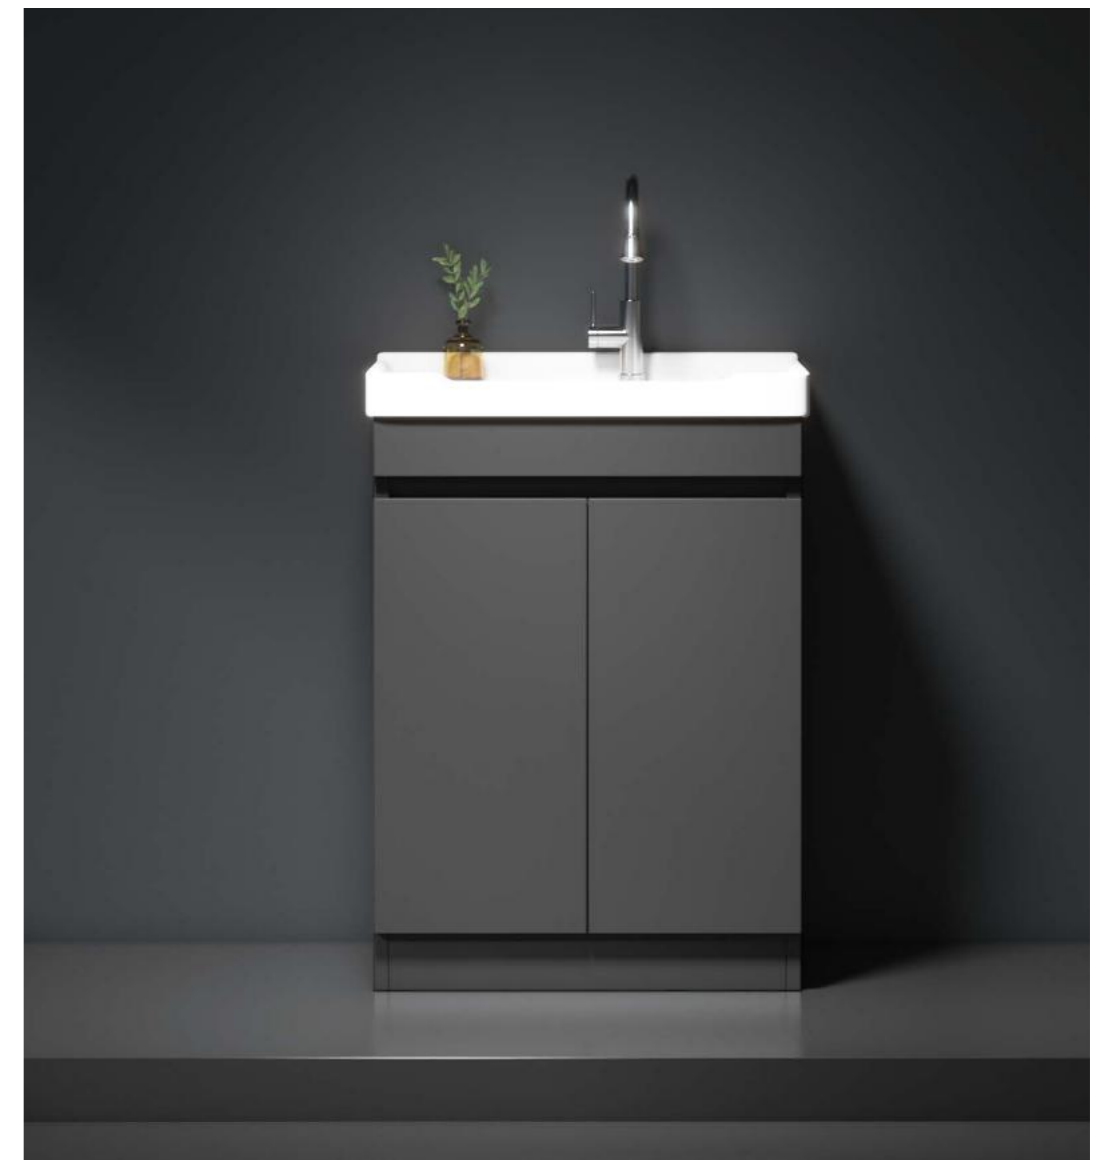

FL02-60

主柜:610x475x810mm
柜体材质: 整板铝蜂窝
台面: 洗衣盆/普通陶瓷盆
颜色:高级灰
RMB¥:1625