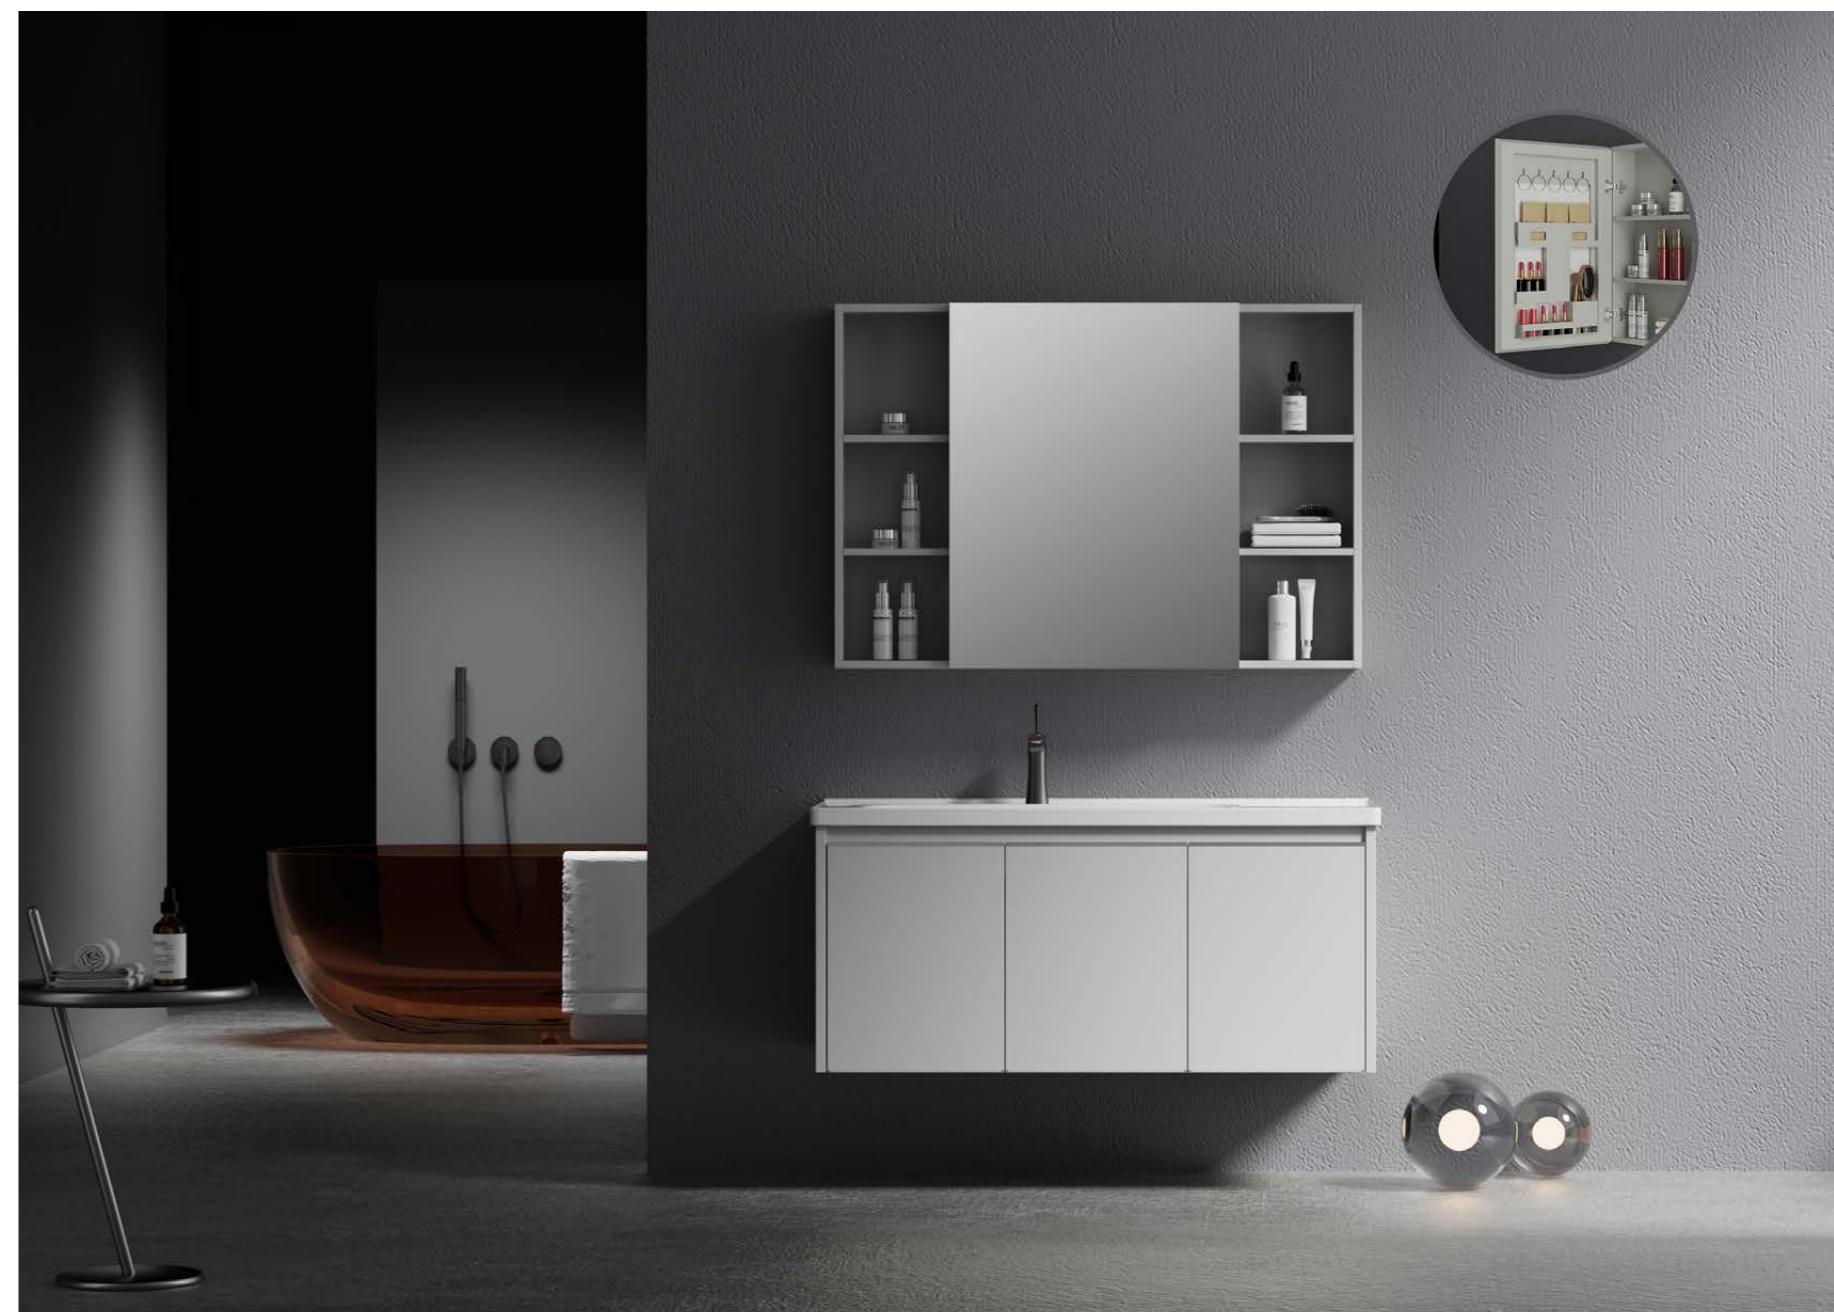

5790B

主柜:910x400x500mm
镜柜:900x115x680mm
镜柜功能:普通镜柜
柜体材质:整板+不锈钢门
台面:陶瓷盆
颜色:浅灰
RMB¥:2400