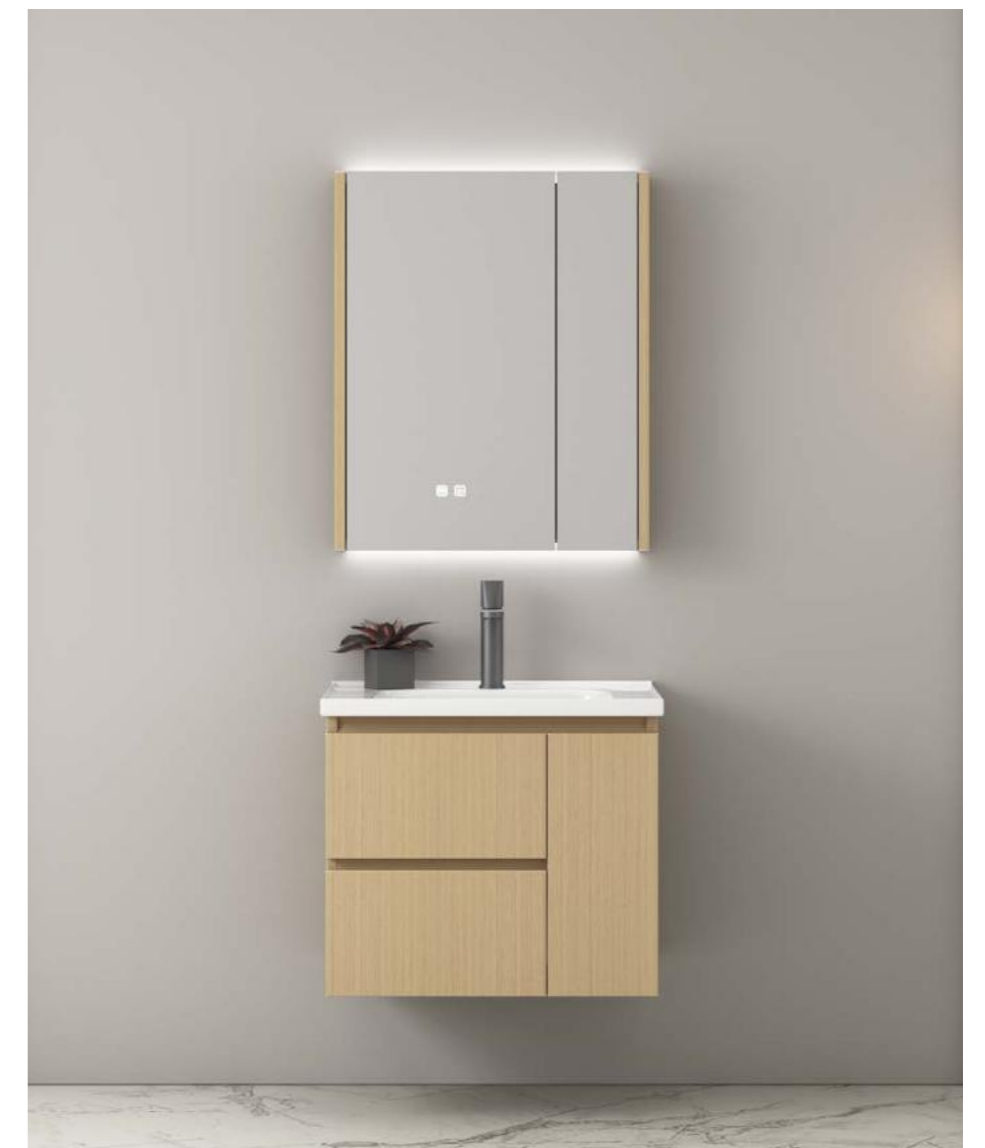

A15-60

主柜:610*500*540mm
镜柜:580*130*700mm
镜柜功能:智能触摸灯+除雾功能+美妆收纳
柜体材质:不锈钢+抽屉
台面:陶瓷盆
颜色:多洛米杉木
RMB¥:3250