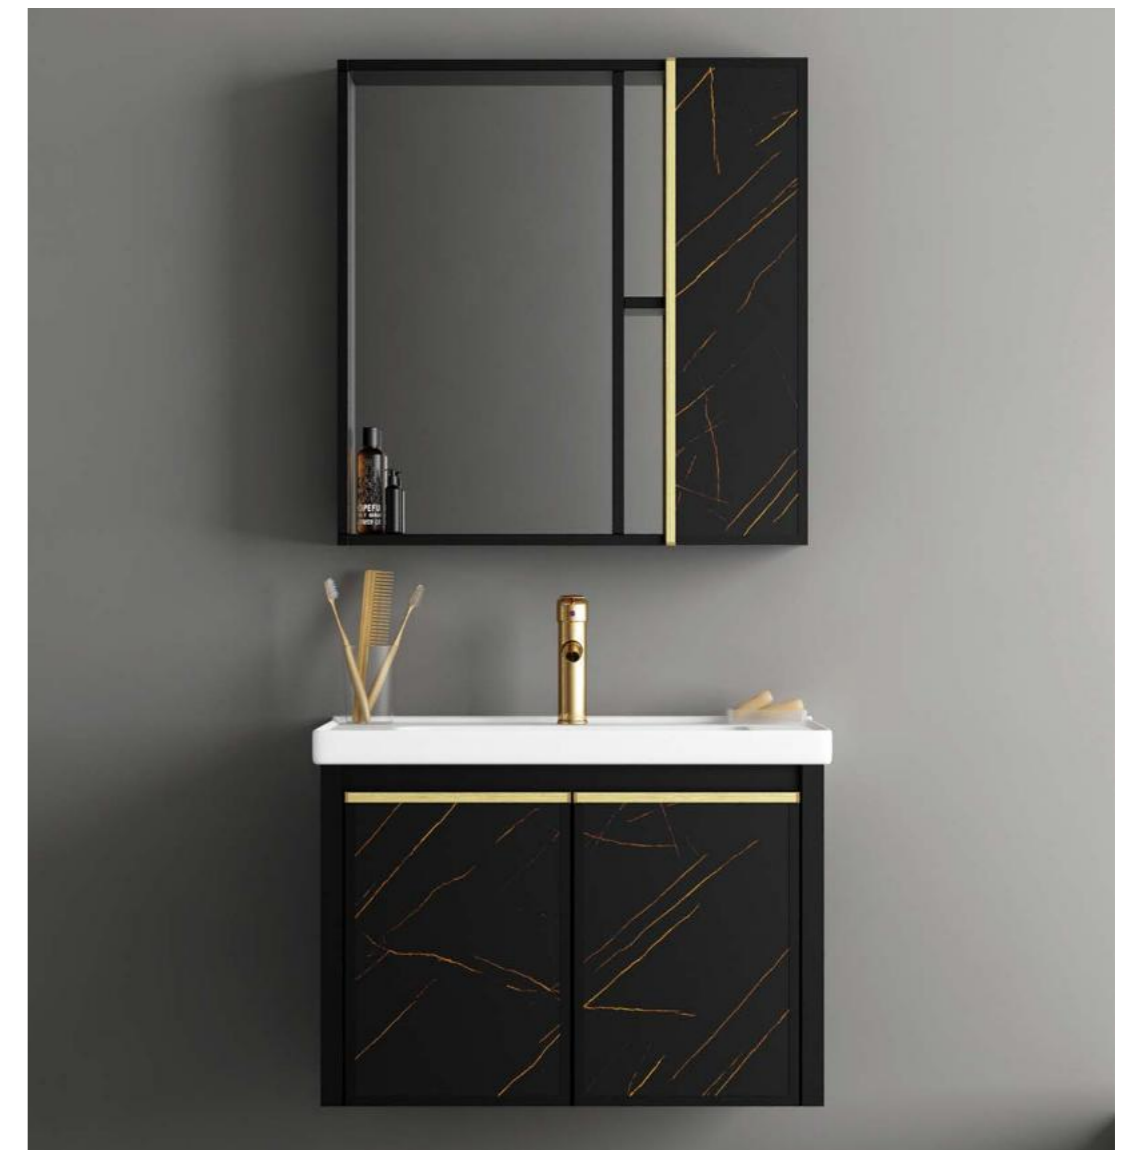

BN870

主柜:600x440x440mm
镜柜:580x110x600mm
镜柜功能:普通镜柜
柜体材质:太空铝
台面:陶瓷盆
颜色:黑色

RMB¥:1275