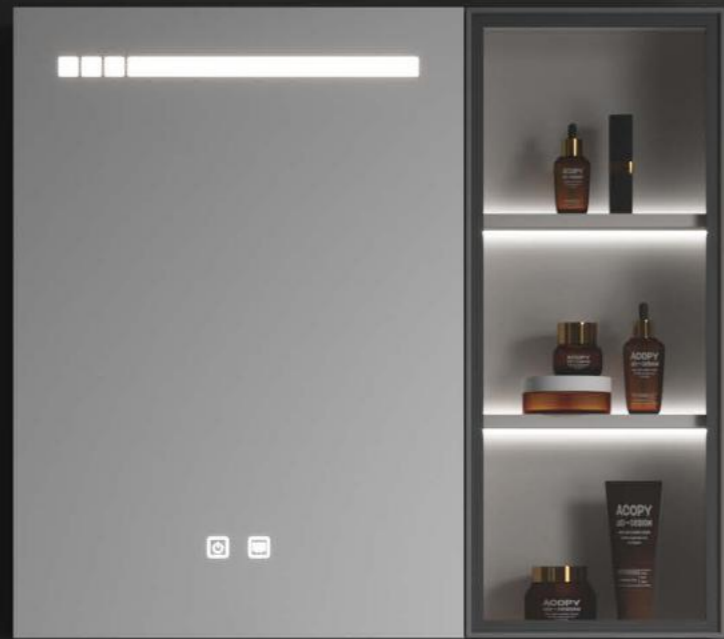

★★★★★
畅销款式

F188D-80

主柜:810x500x530mm
镜柜:780x120x700mm
镜柜功能: 智能触摸灯+除雾功能+美妆收纳
柜体材质: 不锈钢+抽屉
台面: 陶瓷盆
颜色:牙白
RMB¥:2975

The 45° diagonal cabinet carcass design, with Hettich metal drawer, makes it perfectly closed. Everything is to put forward more stringent requirements for technology standards, which is exactly the presentation of ultimate control of details.

F188D-70

主柜:710x500x530mm
镜柜:690x120x700mm
镜柜功能: 智能触摸灯+除雾功能+美妆收纳
柜体材质: 不锈钢+抽屉
台面: 陶瓷盆
颜色:牙白
RMB¥:2925

F188D-60

主柜:610x500x530mm
镜柜:570x120x700mm
镜柜功能: 智能触摸灯+除雾功能+美妆收纳
柜体材质: 不锈钢+抽屉
台面: 陶瓷盆
颜色:牙白
RMB¥:2875