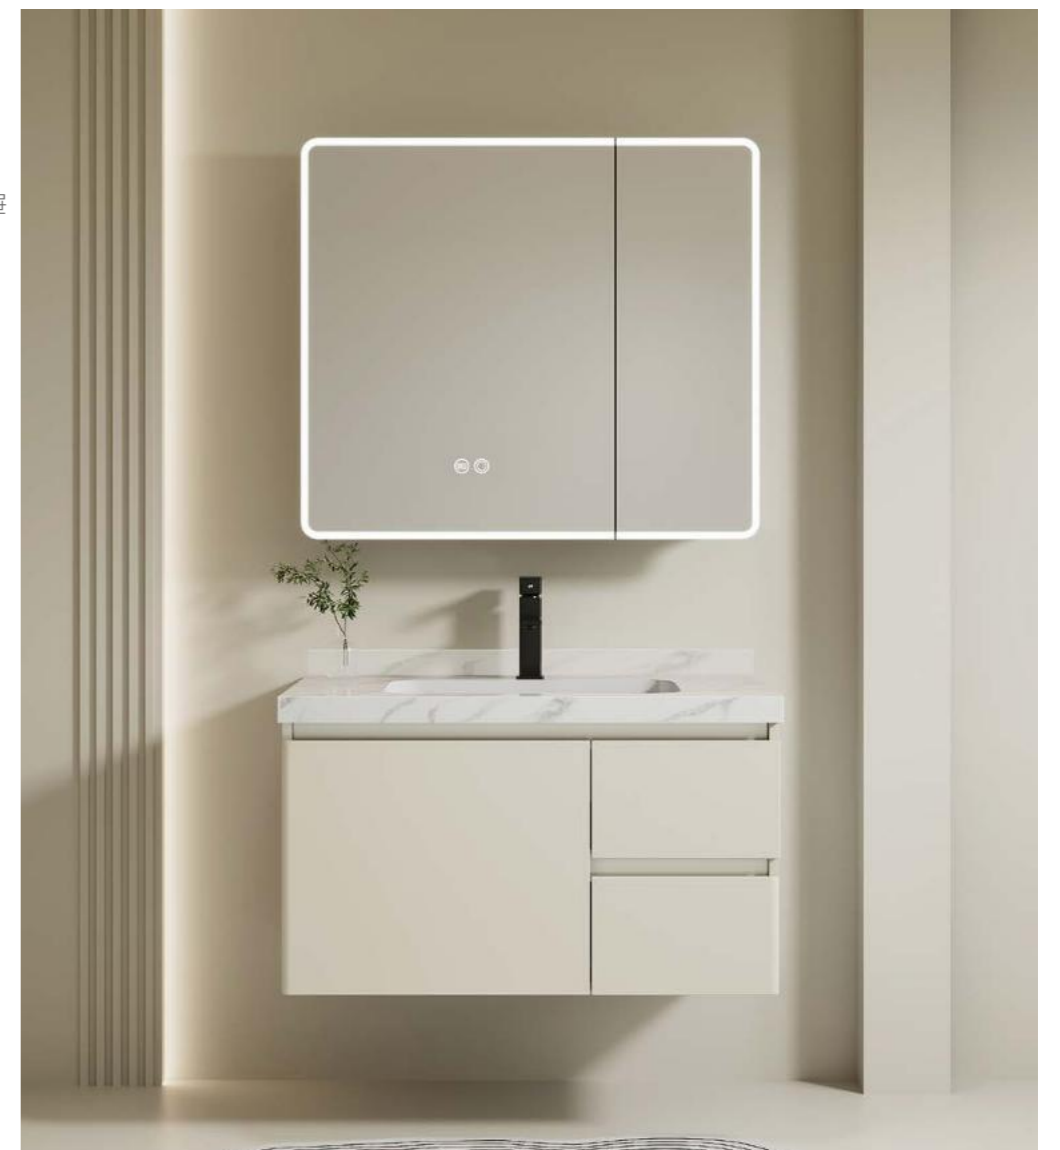

岩板无缝拼接盆

Symbol Of Leisurely Life

The space follows the minimalist style, create a warm atmosphere of modern feeling, and create a quiet and simple living environment.

6615Z-90CB

主柜: 900x475x485mm
镜柜: 860x120x700mm
镜柜功能: 智能触摸灯+除雾功能
柜体材质: 整板铝蜂窝+烤漆不锈钢门+抽屉
台面: 意大利浅灰岩板(无缝拼接盆)
颜色: 星空灰
RMB¥:4425