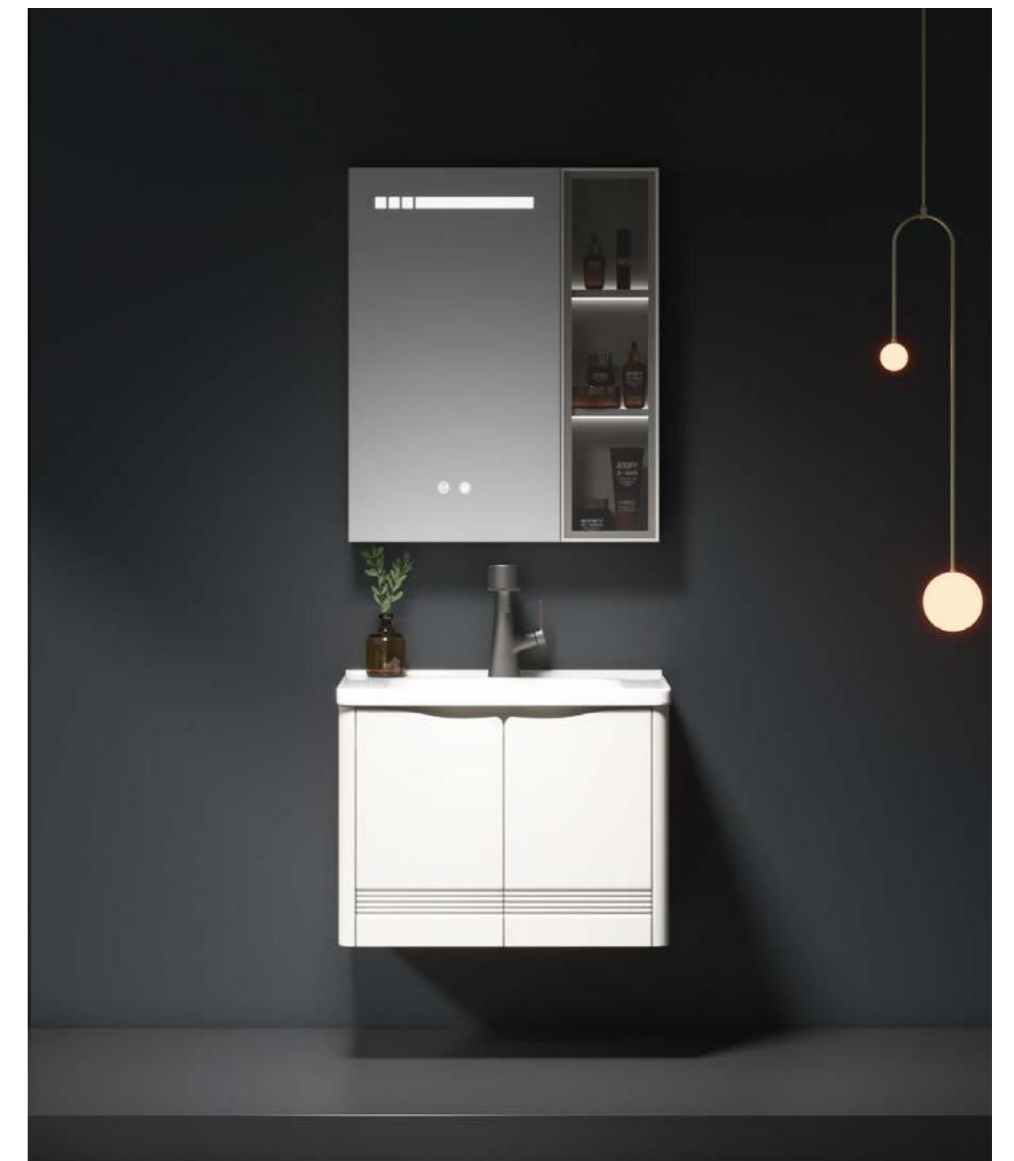

C1-60

主柜:610x500x490mm
镜柜:590x120x700mm
镜柜功能:智能触摸灯+除雾功能+镜背美妆收纳
柜体材质:整板铝蜂窝+烤漆不锈钢门
台面:陶瓷盆
颜色:牙白
RMB¥:2325