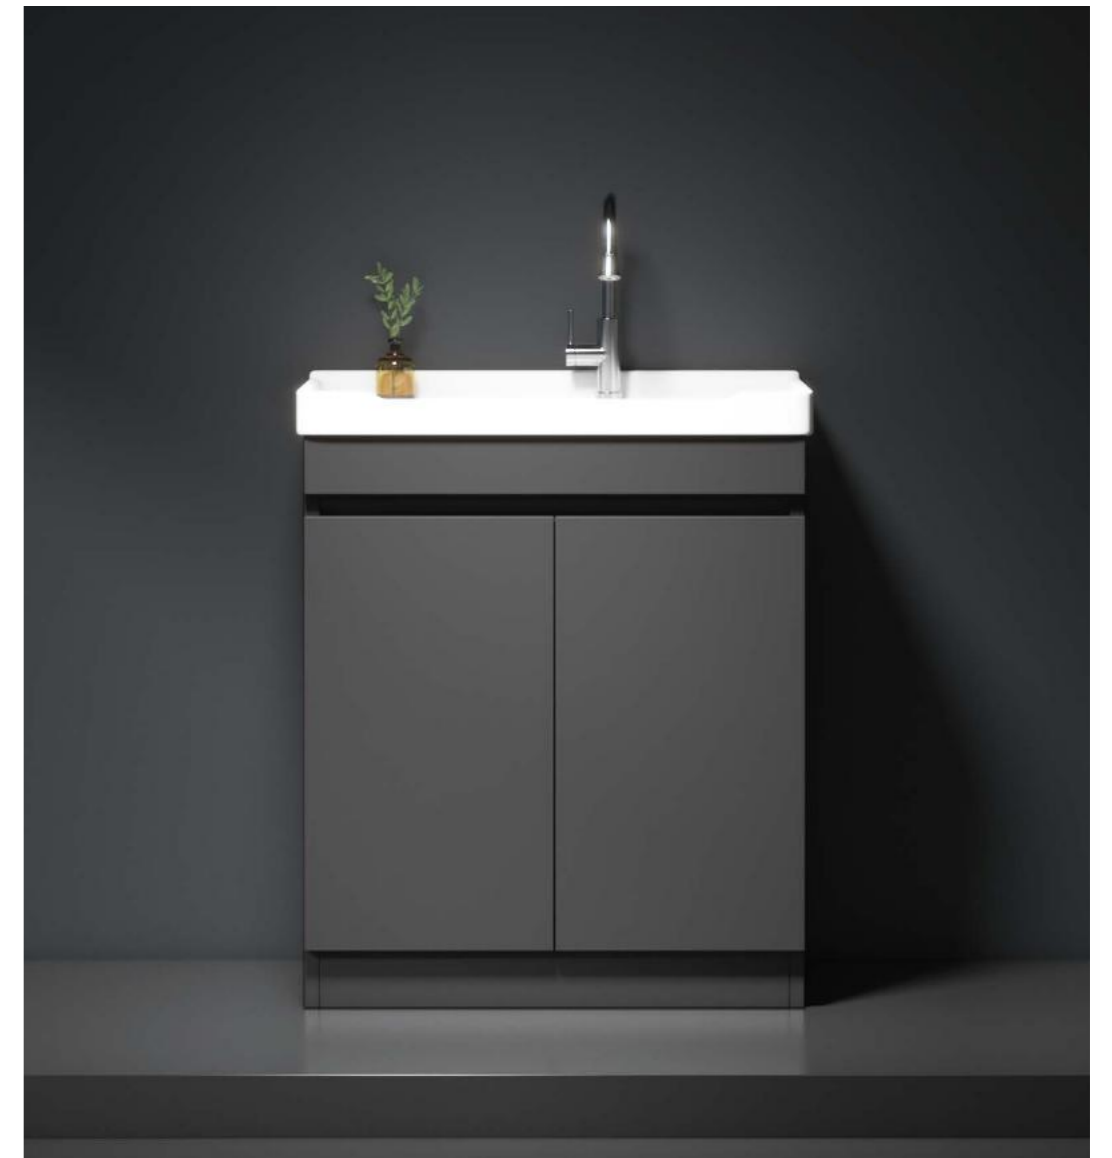

FL02-70

主柜:710x475x810mm
柜体材质: 整板铝蜂窝
台面: 洗衣盆/普通陶瓷盆
颜色:高级灰
RMB¥:1675